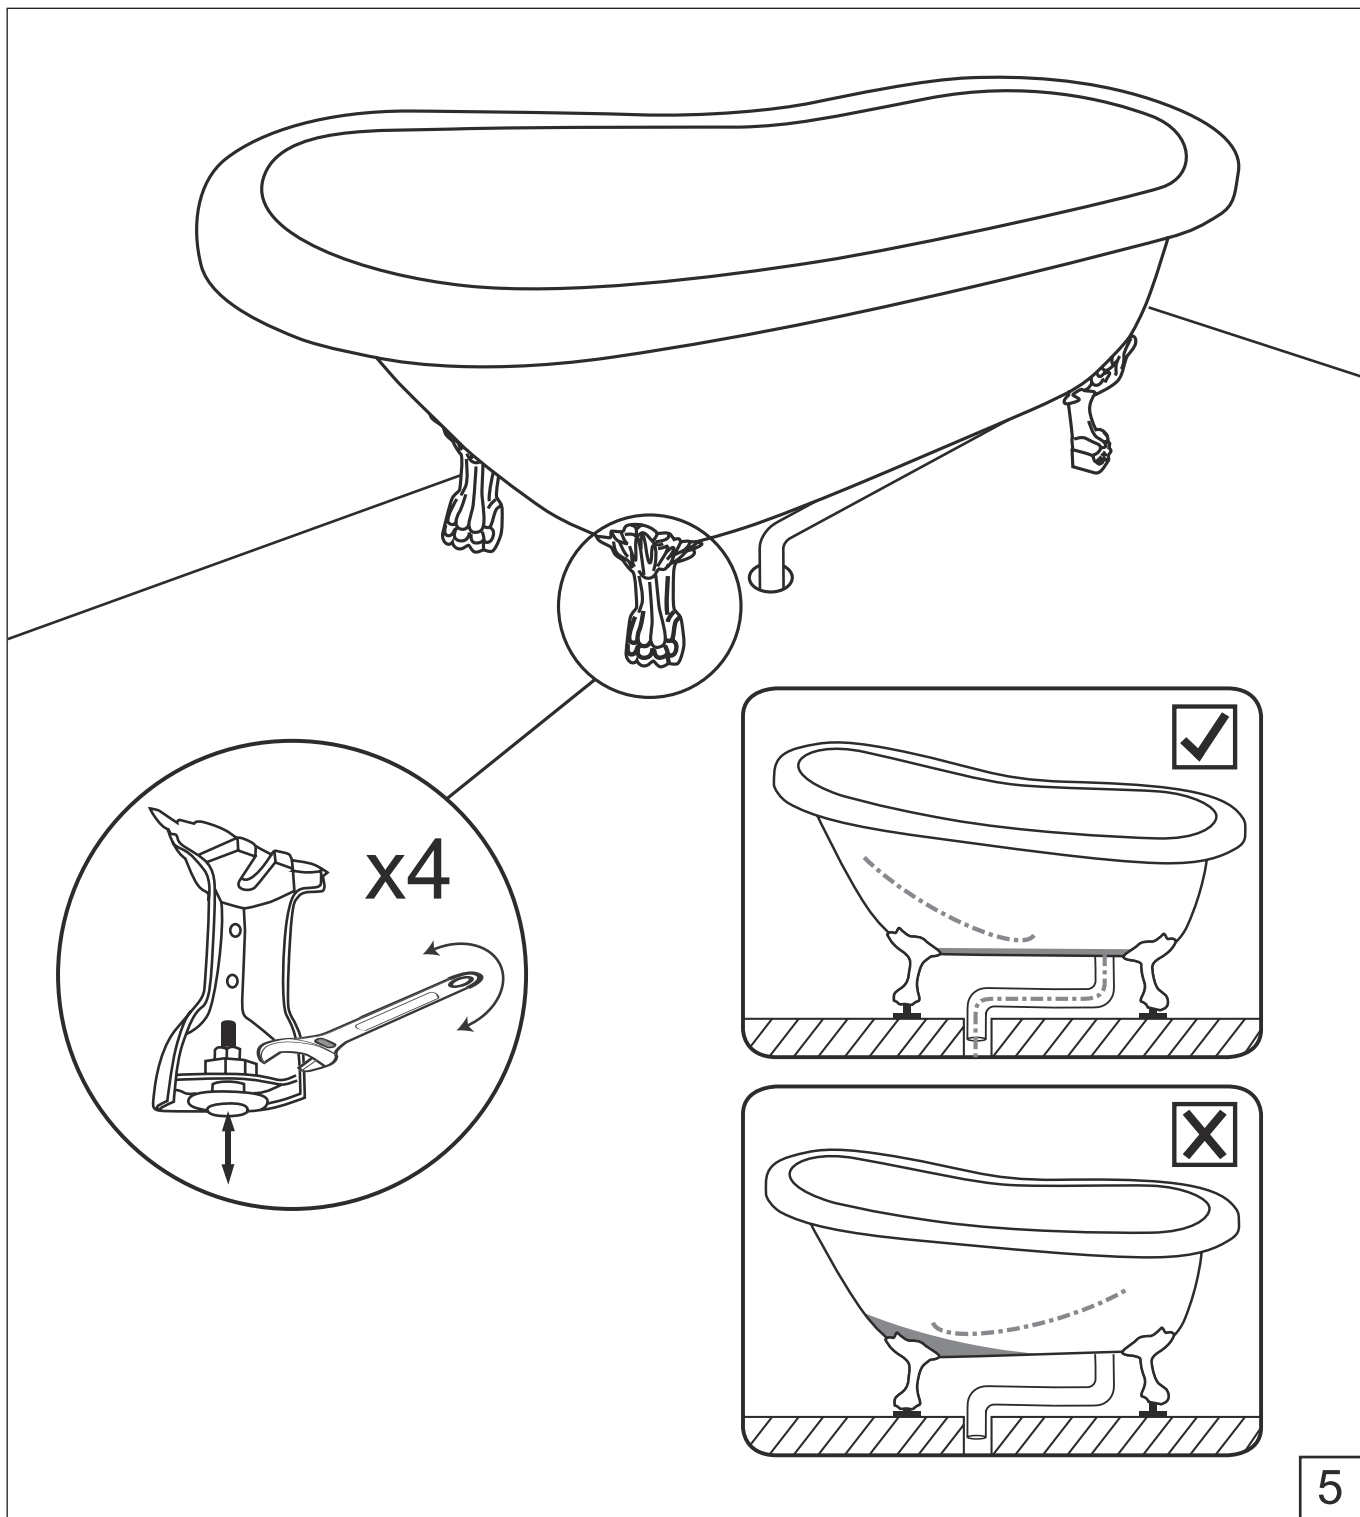

5

OLD ENGLAND

035 166430 **SE**
info@noro.se

020 7435740 **FI**
info@norokylpyhuone.fi

216 28860 **NO**
info@noro.se

702 52822 **DK**
www.noro.dk